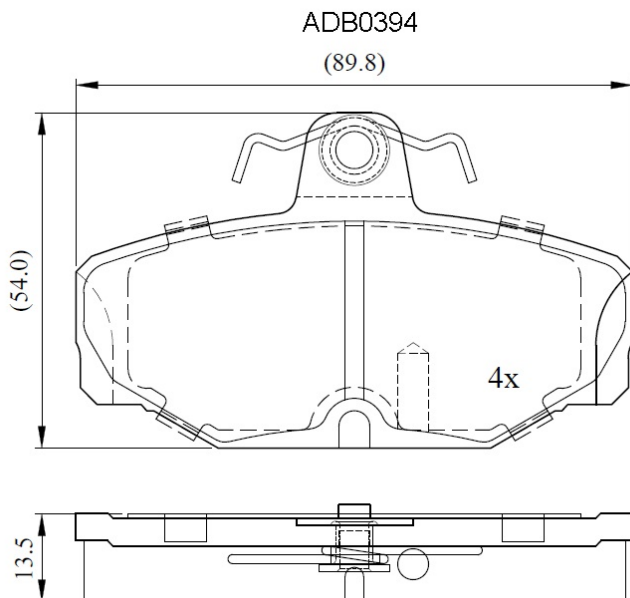

Make: AC

Model: Ace

Part Number: ADB0394

Vehicle Manufacturing/Engine:

Specifications

Fitting Position

:

Rear

Model Date	:	01/93->
Or. Caliper	:	Lucas
WVA	:	20981
FMSI	:	
Length	:	89.8
Width	:	54
Thickness	:	13.5