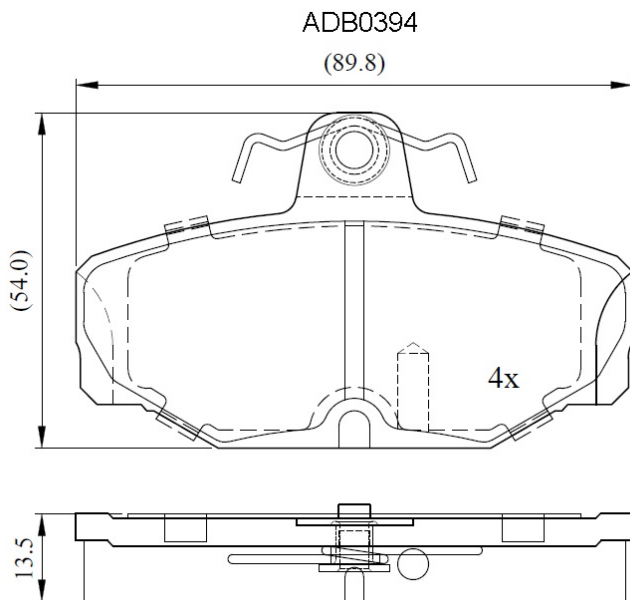

Make: AC

Model: Cobra

Part Number: ADB0394

Vehicle Manufacturing/Engine:

Specifications

Fitting Position

:

Rear

Model Date	:	01/79-01/10
Or. Caliper	:	Lucas
WVA	:	20981
FMSI	:	
Length	:	89.8
Width	:	54
Thickness	:	13.5