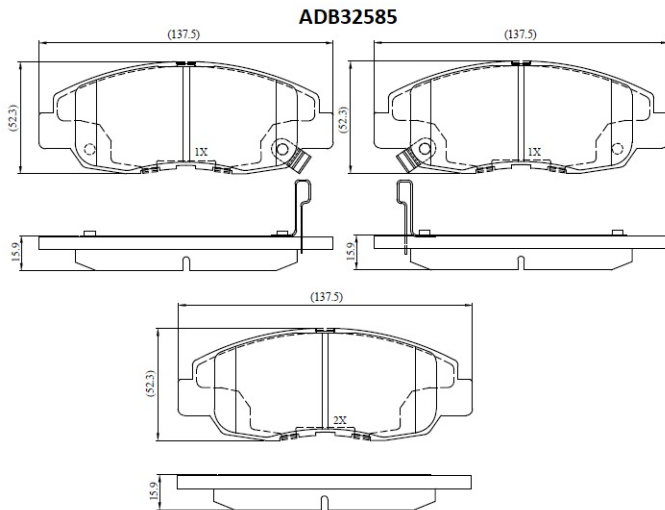

Make: ACURA

Model: CL

Part Number: ADB32585

Vehicle Manufacturing/Engine:

Specifications

Fitting Position	:	Front
Model Date	:	97-99
Or. Caliper	:	

WVA	:	
FMSI	:	D465
Length	:	137.5
Width	:	52.3
Thickness	:	15.9