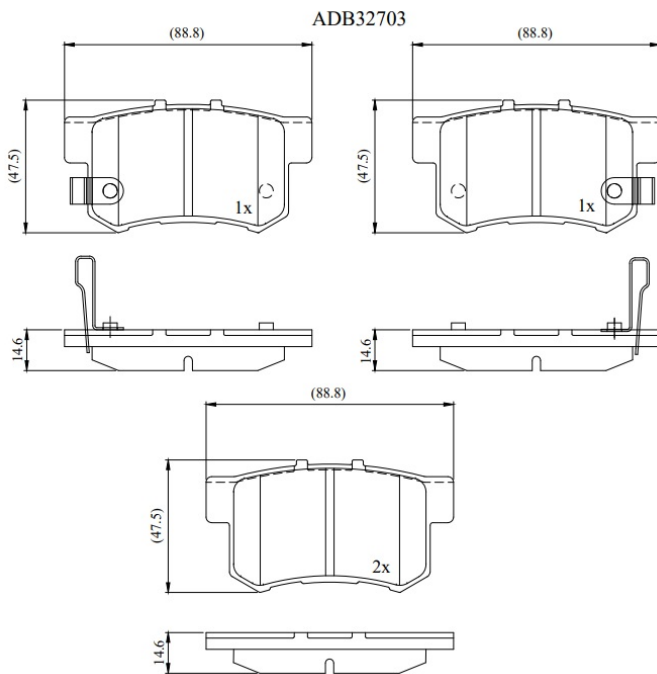

Make: ACURA

Model: CL

Part Number: ADB32703

Vehicle Manufacturing/Engine:

Specifications

Fitting Position

:

Rear

Model Date	:	01-Mar
Or. Caliper	:	
WVA	:	
FMSI	:	D365
Length	:	88.8
Width	:	47.5
Thickness	:	14.6