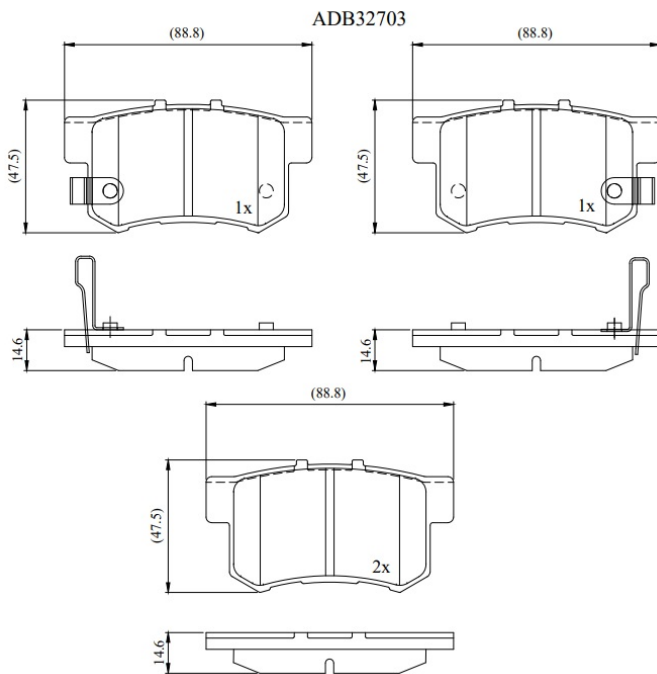

Make: ACURA

Model: EL

Part Number: ADB32703

Vehicle Manufacturing/Engine:

Specifications

Fitting Position

:

Rear

Model Date	:	01-May
Or. Caliper	:	
WVA	:	
FMSI	:	D365
Length	:	88.8
Width	:	47.5
Thickness	:	14.6