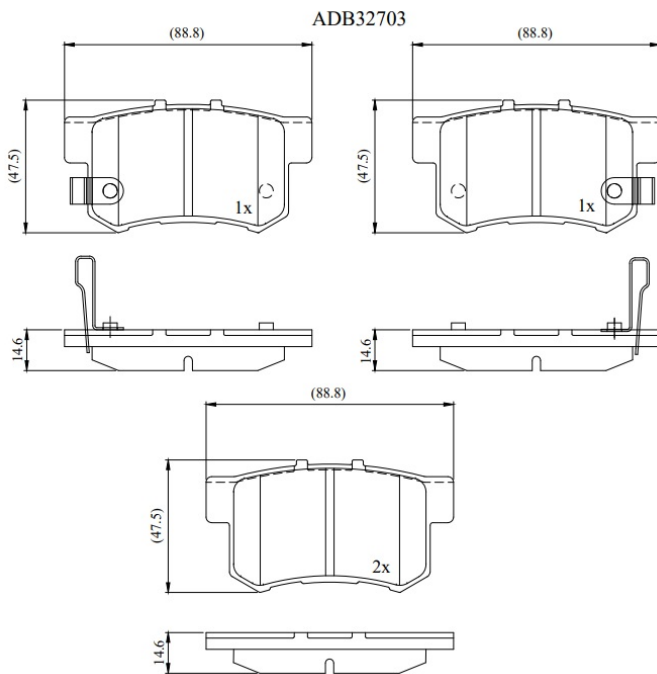

Make: ACURA

Model: Integra

Part Number: ADB32703

Vehicle Manufacturing/Engine:

Specifications

Fitting Position

:

Rear

Model Date	:	00-01
Or. Caliper	:	
WVA	:	
FMSI	:	D365
Length	:	88.8
Width	:	47.5
Thickness	:	14.6