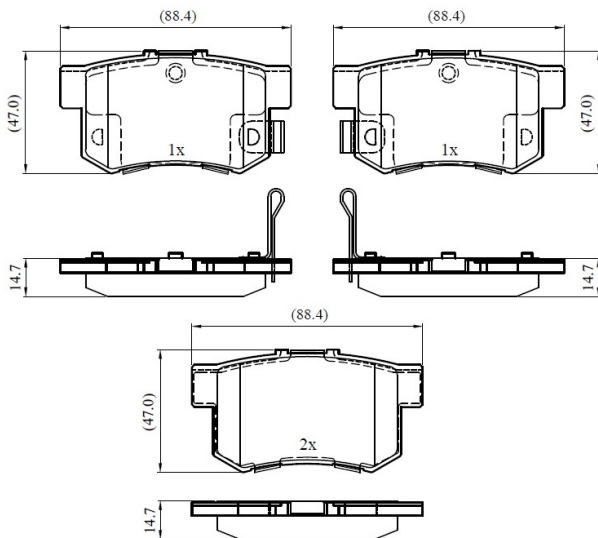

Make: ACURA

Model: LEGEND II Coupe

Part Number: ADB33255

Vehicle Manufacturing/Engine:

ADB33255

Specifications

Fitting Position

:

Rear

Model Date	:	1991-1996
Or. Caliper	:	
WVA	:	21719
FMSI	:	
Length	:	88.4
Width	:	47
Thickness	:	14.7