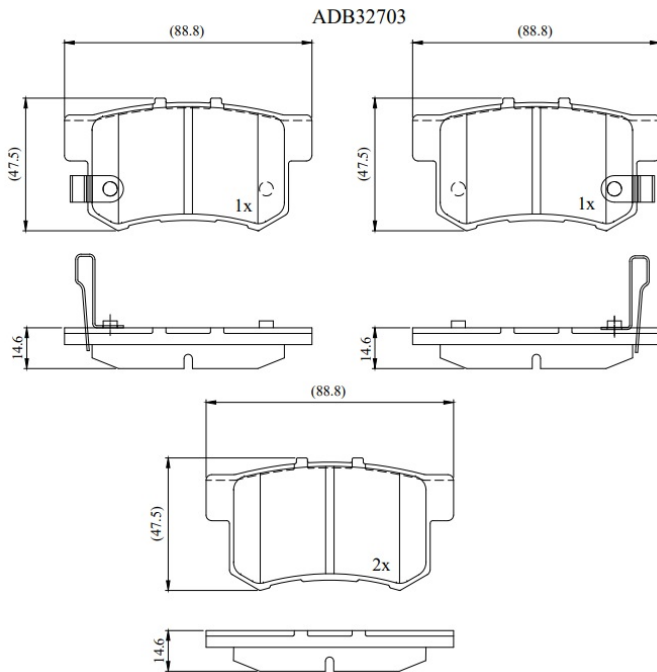

Make: ACURA

Model: LEGEND

Part Number: ADB32703

Vehicle Manufacturing/Engine:

Specifications

Fitting Position

:

Rear

Model Date	:	86-90
Or. Caliper	:	
WVA	:	
FMSI	:	D365
Length	:	88.8
Width	:	47.5
Thickness	:	14.6