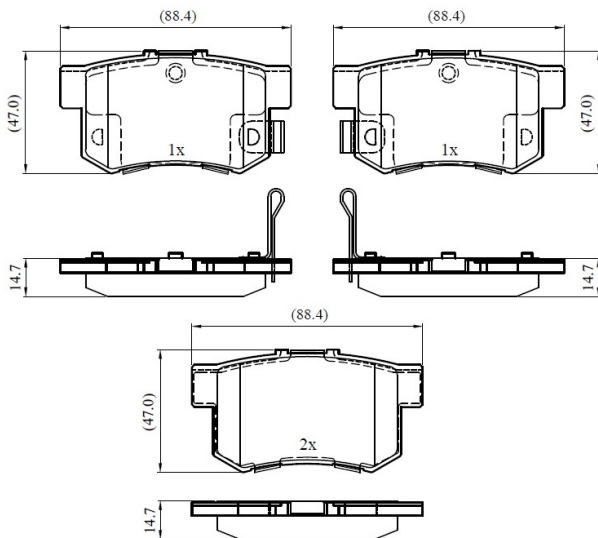

Make: ACURA

Model: LEGEND

Part Number: ADB33255

Vehicle Manufacturing/Engine:

ADB33255

Specifications

Fitting Position

:

Rear

| | | |
|--------------------|---|-----------|
| Model Date | : | 1987-1991 |
| Or. Caliper | : | |
| WVA | : | 21719 |
| FMSI | : | |
| Length | : | 88.4 |
| Width | : | 47 |
| Thickness | : | 14.7 |