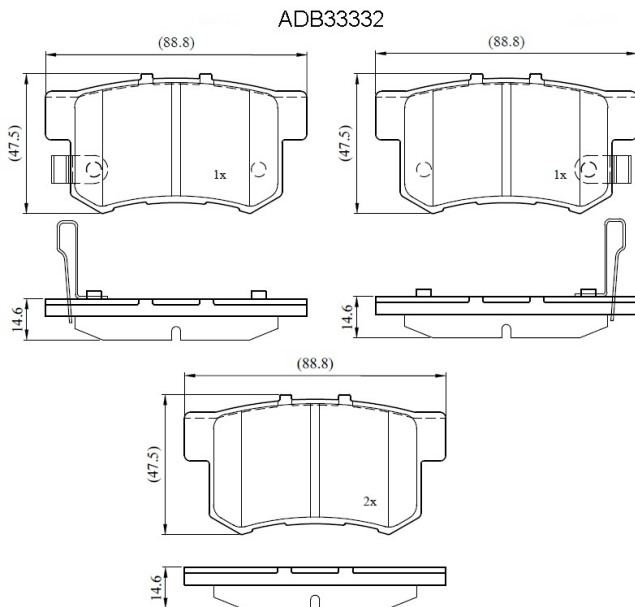

Make: ACURA

Model: LEGEND

Part Number: ADB33332

Vehicle Manufacturing/Engine:

Specifications

Fitting Position	:	Rear
Model Date	:	91-95

Or. Caliper	:	
WVA	:	
FMSI	:	7418-D536
Length	:	88.8
Width	:	47.5
Thickness	:	14.6