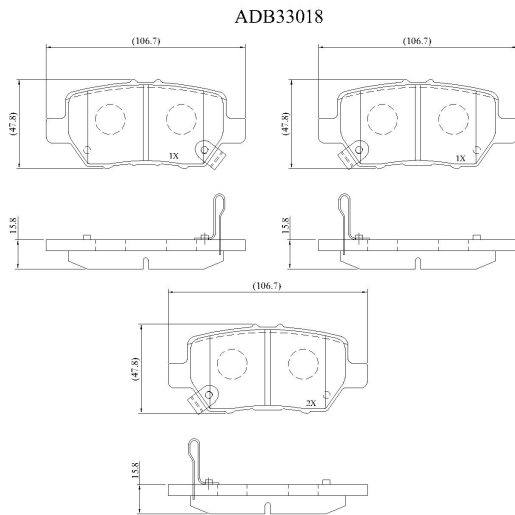

Make: ACURA

Model: RL/ Legend

Part Number: ADB33018

Vehicle Manufacturing/Engine:

Specifications

Fitting Position	:	Rear
Model Date	:	05-Dec
Or. Caliper	:	

WVA	:	
FMSI	:	D1090
Length	:	106.7
Width	:	47.8
Thickness	:	15.8