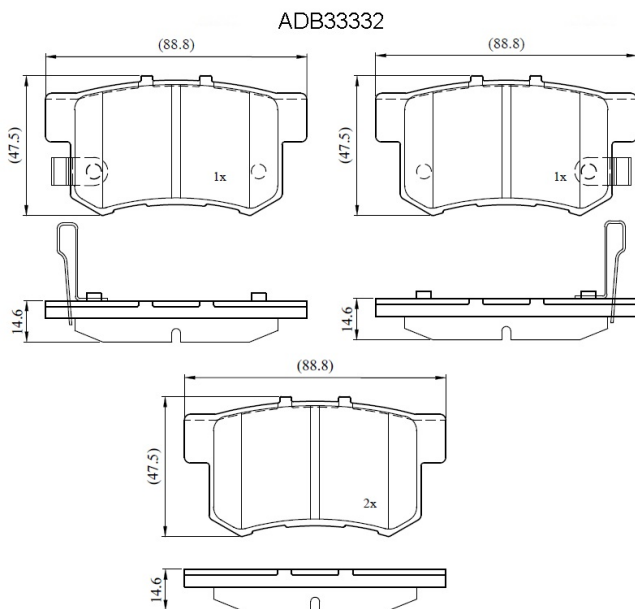

Make: ACURA

Model: RL/ Legend

Part Number: ADB33332

Vehicle Manufacturing/Engine:

Specifications

Fitting Position	:	Rear
Model Date	:	96-04

Or. Caliper	:	
WVA	:	
FMSI	:	7418-D536
Length	:	88.8
Width	:	47.5
Thickness	:	14.6