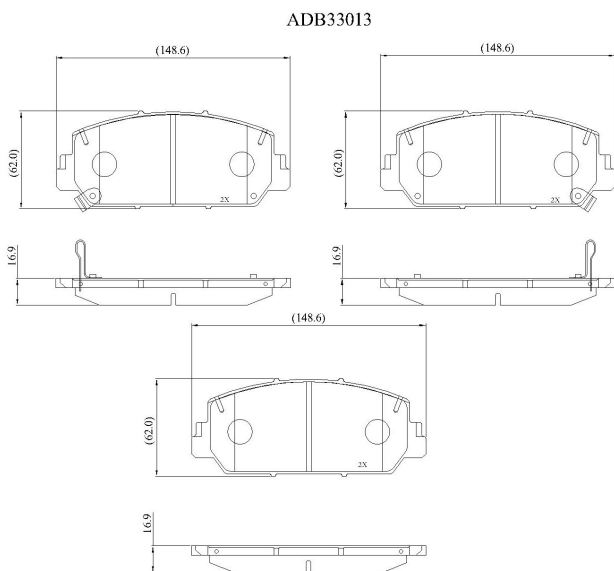

Make: ACURA

Model: RLX

Part Number: ADB33013

Vehicle Manufacturing/Engine:

Specifications

Fitting Position	:	Front
Model Date	:	2014-2018

Or. Caliper	:	
WVA	:	
FMSI	:	D1697
Length	:	148.6
Width	:	62
Thickness	:	16.9