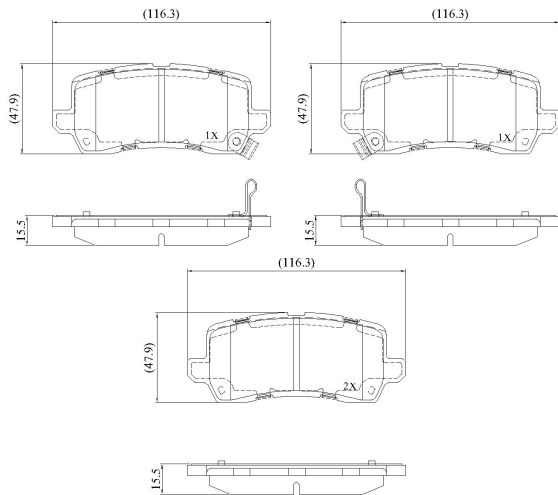

Make: ACURA

Model: RLX

Part Number: ADB33048

Vehicle Manufacturing/Engine:

ADB33048

Specifications

Fitting Position	:	Rear
Model Date	:	14-16
Or. Caliper	:	

WVA	:	
FMSI	:	D1698
Length	:	116.3
Width	:	47.9
Thickness	:	15.5