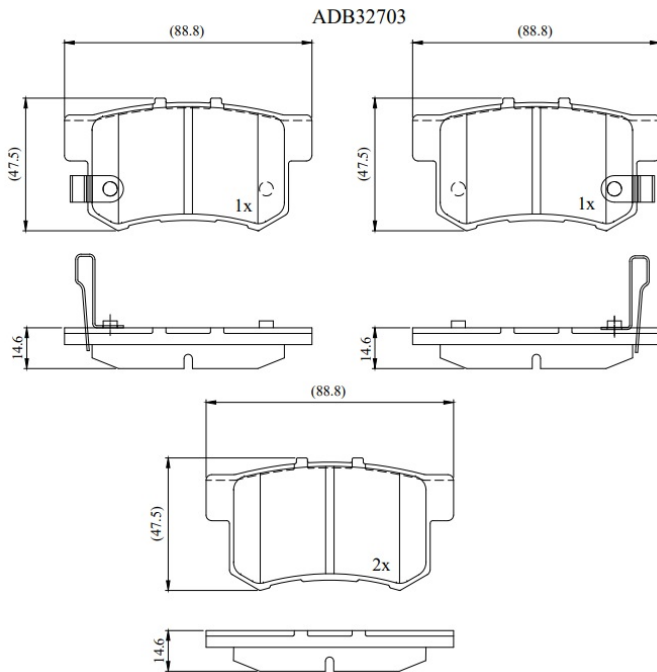

Make: ACURA

Model: RSX Sport Coupe

Part Number: ADB32703

Vehicle Manufacturing/Engine:

Specifications

Fitting Position

:

Rear

Model Date	:	02-Jun
Or. Caliper	:	
WVA	:	
FMSI	:	D365
Length	:	88.8
Width	:	47.5
Thickness	:	14.6