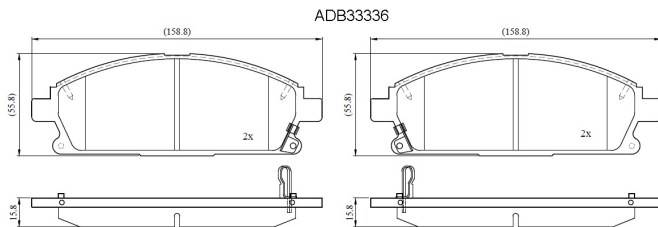

Make: ACURA

Model: TRUCK MDX

Part Number: ADB33336

Vehicle Manufacturing/Engine:

Specifications

Fitting Position	:	FRONT
Model Date	:	03-Jun
Or. Caliper	:	
WVA	:	
FMSI	:	7566-D855
Length	:	158.7
Width	:	55.8
Thickness	:	16.4