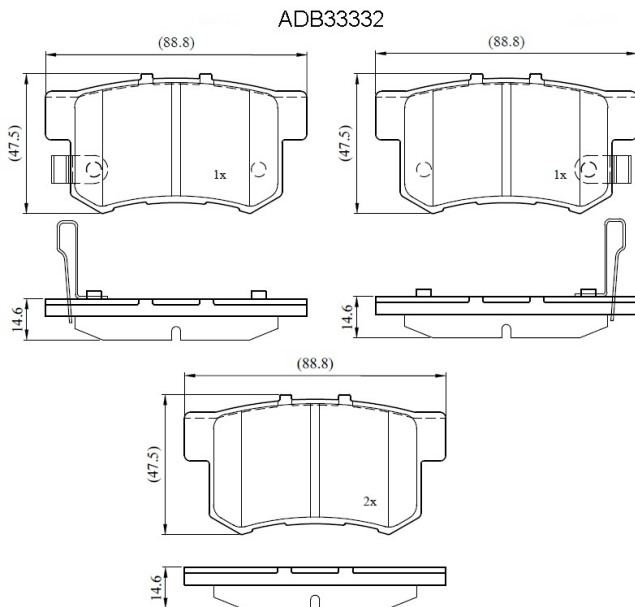

Make: ACURA

Model: TRUCK RDX

Part Number: ADB33332

Vehicle Manufacturing/Engine:

Specifications

Fitting Position	:	Rear
Model Date	:	07-Oct

Or. Caliper	:	
WVA	:	
FMSI	:	7418-D536
Length	:	88.8
Width	:	47.5
Thickness	:	14.6