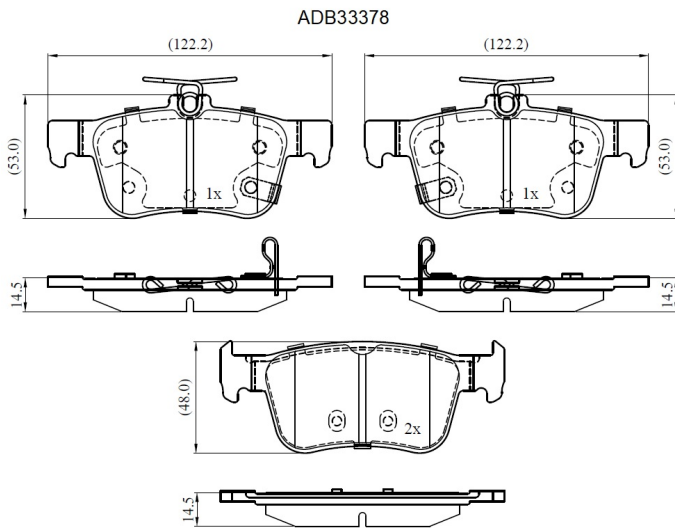

Make: ACURA

Model: TRUCK RDX

Part Number: ADB33378

Vehicle Manufacturing/Engine:

Specifications

Fitting Position	:	Rear
Model Date	:	2019-
Or. Caliper	:	

WVA	:	
FMSI	:	D1878
Length	:	122.2
Width	:	53/48
Thickness	:	14.5