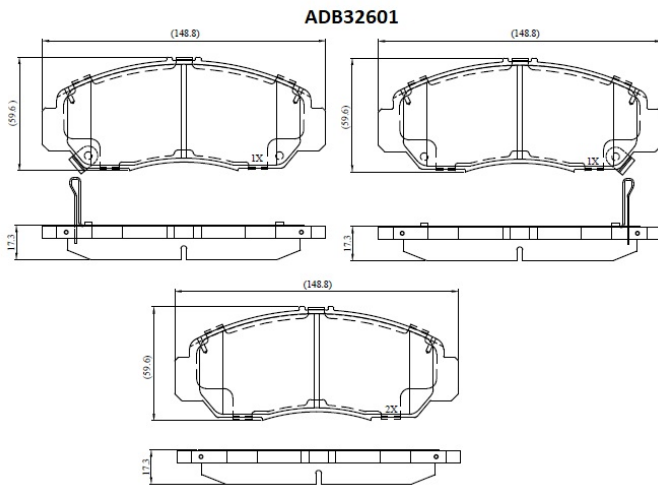

Make: ACURA

Model: TSX

Part Number: ADB32601

Vehicle Manufacturing/Engine:

Specifications

Fitting Position	:	Front
Model Date	:	11-Dec
Or. Caliper	:	
WVA	:	

FMSI	:	D1506
Length	:	148.8
Width	:	59.6
Thickness	:	17.3