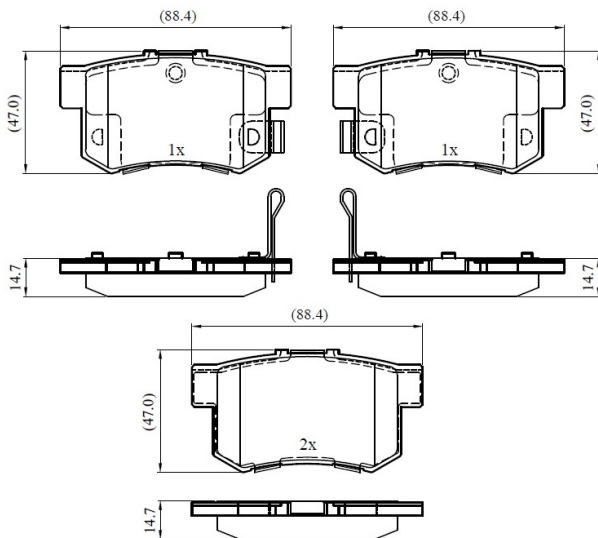

Make: ACURA

Model: Vigor

Part Number: ADB33255

Vehicle Manufacturing/Engine:

ADB33255

Specifications

Fitting Position

:

Rear

Model Date	:	1991-1994
Or. Caliper	:	
WVA	:	21719
FMSI	:	
Length	:	88.4
Width	:	47
Thickness	:	14.7