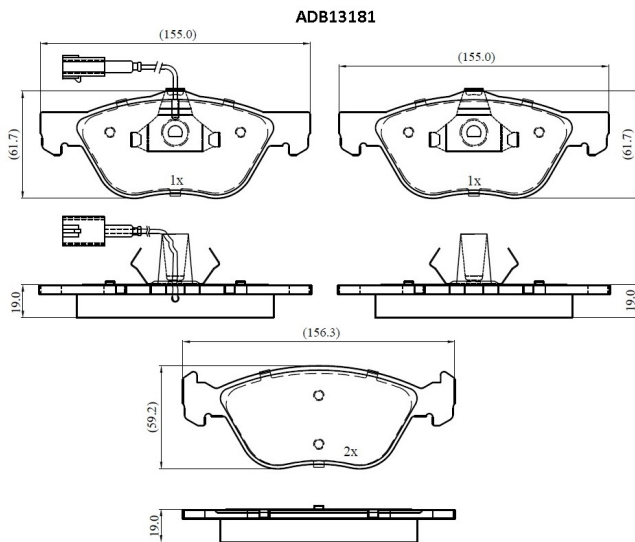

Make: ALFA ROMEO

Model: 146

Part Number: ADB13181

Vehicle Manufacturing/Engine:

Specifications

Fitting Position	:	Front
Model Date	:	1998-2001

Or. Caliper	:	
WVA	:	23289
FMSI	:	
Length	:	155.0/156.3
Width	:	61.7/59.2
Thickness	:	19