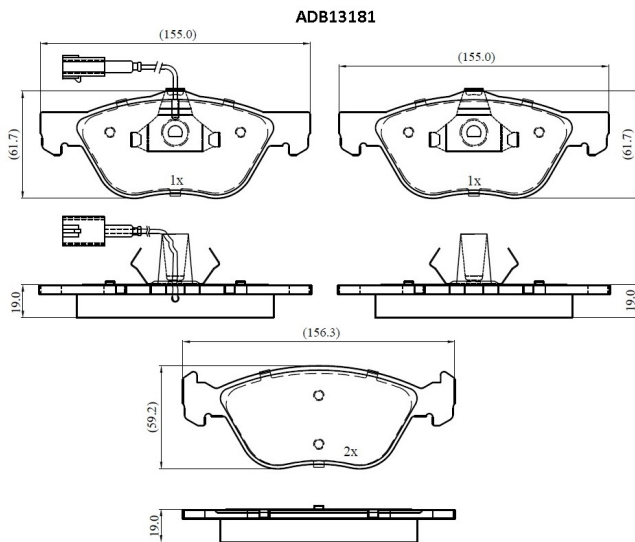

Make: ALFA ROMEO

Model: 146

Part Number: ADB13181

Vehicle Manufacturing/Engine:

Specifications

Fitting Position	:	Front
Model Date	:	1995-2001

Or. Caliper	:	
WVA	:	23289
FMSI	:	
Length	:	155.0/156.3
Width	:	61.7/59.2
Thickness	:	19