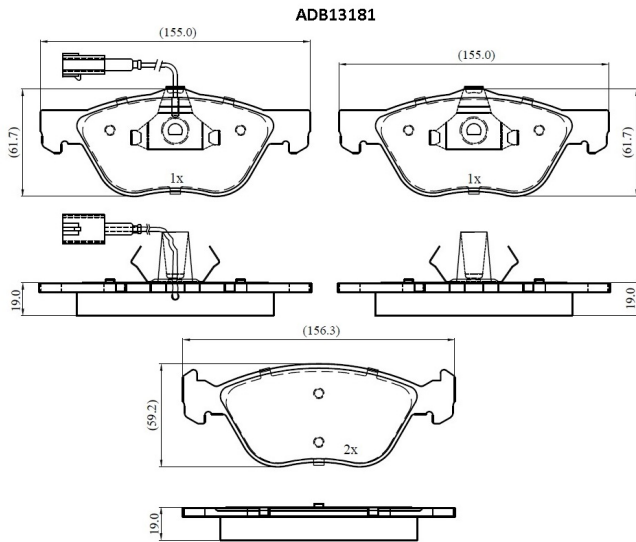

Make: ALFA ROMEO

Model: 147

Part Number: ADB13181

Vehicle Manufacturing/Engine:

Specifications

Fitting Position	:	Front
Model Date	:	2001-2010

Or. Caliper	:	
WVA	:	23289
FMSI	:	
Length	:	155.0/156.3
Width	:	61.7/59.2
Thickness	:	19