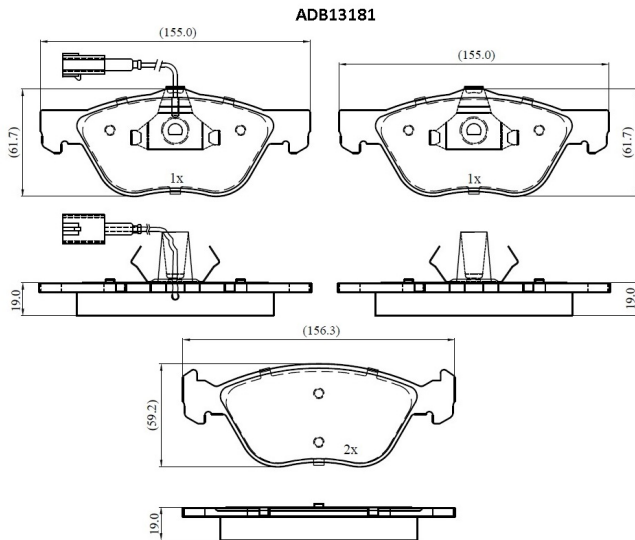

Make: ALFA ROMEO

Model: 147

Part Number: ADB13181

Vehicle Manufacturing/Engine:

Specifications

Fitting Position	:	Front
Model Date	:	2001-2010

Or. Caliper	:	
WVA	:	23289
FMSI	:	
Length	:	155.0/156.3
Width	:	61.7/59.2
Thickness	:	19