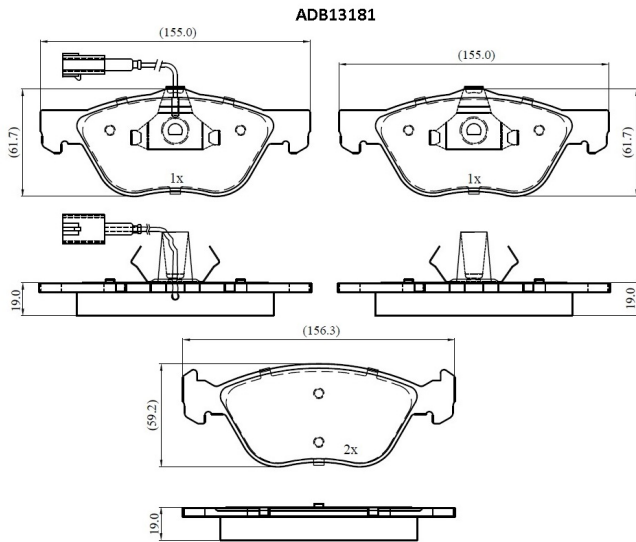

Make: ALFA ROMEO

Model: 147

Part Number: ADB13181

Vehicle Manufacturing/Engine:

Specifications

Fitting Position	:	Front
Model Date	:	2002-2010

Or. Caliper	:	
WVA	:	23289
FMSI	:	
Length	:	155.0/156.3
Width	:	61.7/59.2
Thickness	:	19