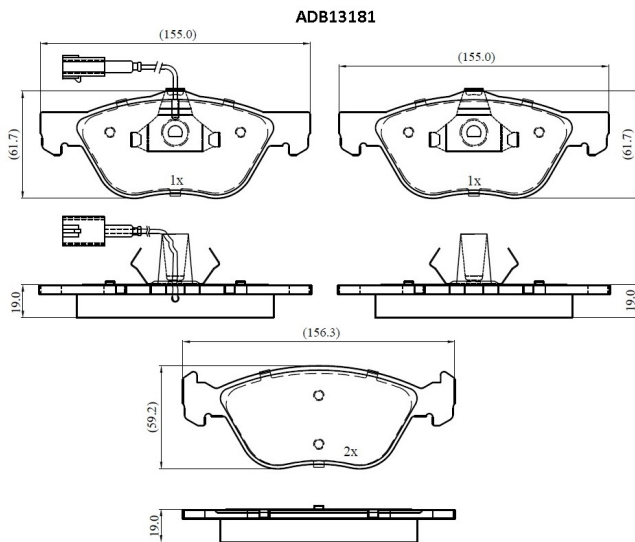

Make: ALFA ROMEO

Model: 147

Part Number: ADB13181

Vehicle Manufacturing/Engine:

Specifications

Fitting Position	:	Front
Model Date	:	2004-2010

Or. Caliper	:	
WVA	:	23289
FMSI	:	
Length	:	155.0/156.3
Width	:	61.7/59.2
Thickness	:	19