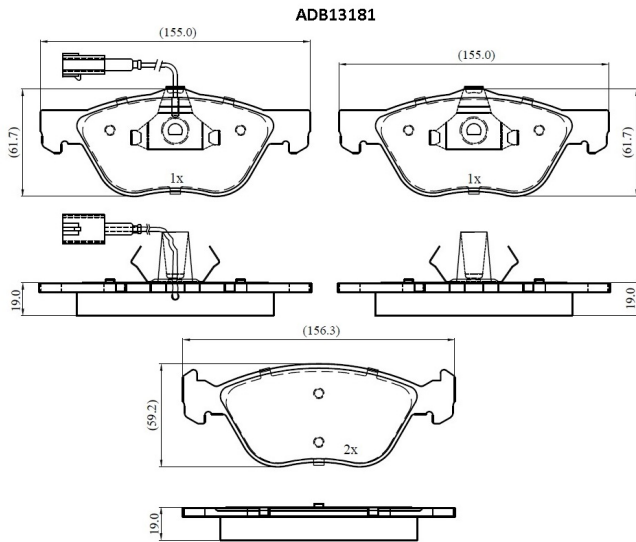

Make: ALFA ROMEO

Model: 147

Part Number: ADB13181

Vehicle Manufacturing/Engine:

Specifications

Fitting Position	:	Front
Model Date	:	2005-2010

Or. Caliper	:	
WVA	:	23289
FMSI	:	
Length	:	155.0/156.3
Width	:	61.7/59.2
Thickness	:	19