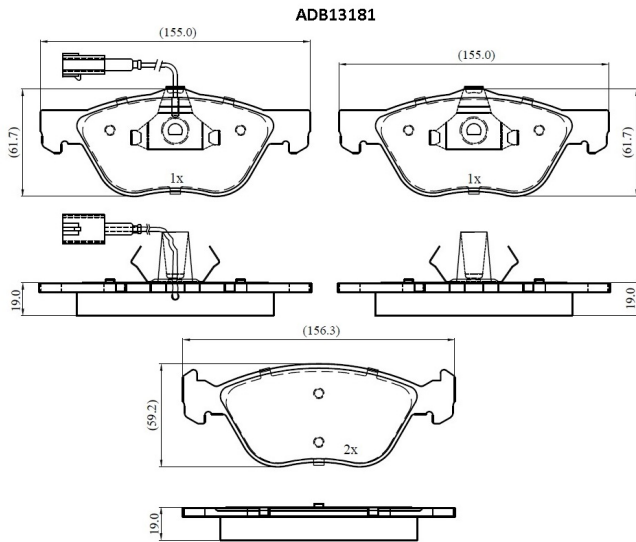

Make: ALFA ROMEO

Model: 156 Sportwagon

Part Number: ADB13181

Vehicle Manufacturing/Engine:

Specifications

Fitting Position	:	Front
Model Date	:	2002-2002

Or. Caliper	:	
WVA	:	23289
FMSI	:	
Length	:	155.0/156.3
Width	:	61.7/59.2
Thickness	:	19