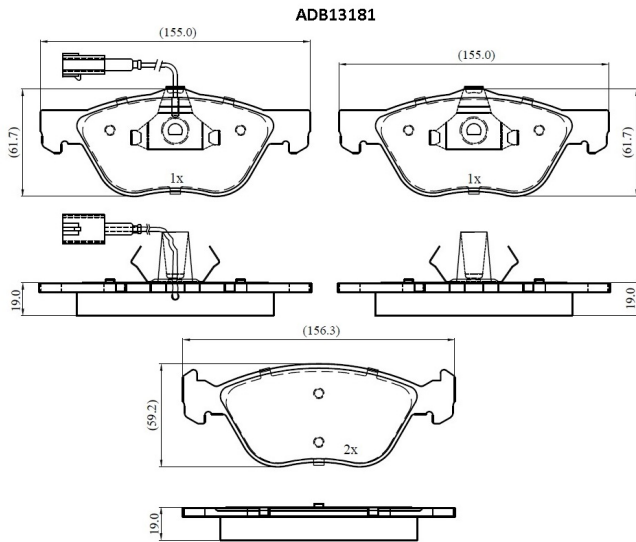

Make: ALFA ROMEO

Model: 156 Sportwagon

Part Number: ADB13181

Vehicle Manufacturing/Engine:

Specifications

| | | |
|-------------------------|---|-----------|
| Fitting Position | : | Front |
| Model Date | : | 2000-2001 |

| | | |
|--------------------|---|-------------|
| Or. Caliper | : | |
| WVA | : | 23289 |
| FMSI | : | |
| Length | : | 155.0/156.3 |
| Width | : | 61.7/59.2 |
| Thickness | : | 19 |