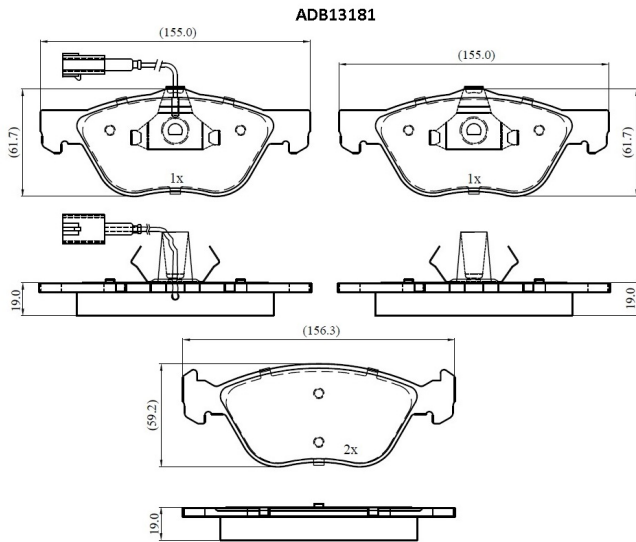

Make: ALFA ROMEO

Model: 156 Sportwagon

Part Number: ADB13181

Vehicle Manufacturing/Engine:

Specifications

Fitting Position	:	Front
Model Date	:	2002-2006

Or. Caliper	:	
WVA	:	23289
FMSI	:	
Length	:	155.0/156.3
Width	:	61.7/59.2
Thickness	:	19