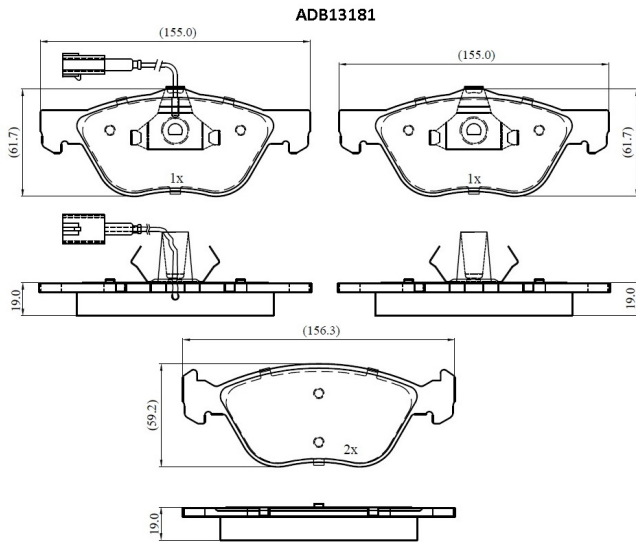

Make: ALFA ROMEO

Model: 156 Sportwagon

Part Number: ADB13181

Vehicle Manufacturing/Engine:

Specifications

Fitting Position	:	Front
Model Date	:	2000-2002

Or. Caliper	:	
WVA	:	23289
FMSI	:	
Length	:	155.0/156.3
Width	:	61.7/59.2
Thickness	:	19