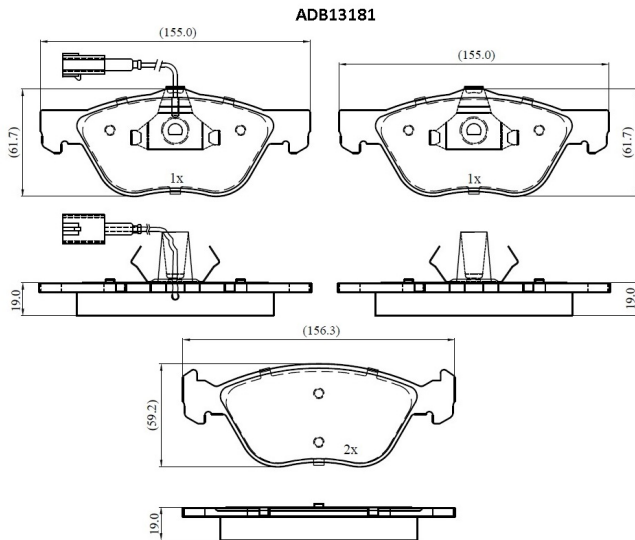

Make: ALFA ROMEO

Model: 156 Sportwagon

Part Number: ADB13181

Vehicle Manufacturing/Engine:

Specifications

Fitting Position	:	Front
Model Date	:	2000-2006

Or. Caliper	:	
WVA	:	23289
FMSI	:	
Length	:	155.0/156.3
Width	:	61.7/59.2
Thickness	:	19