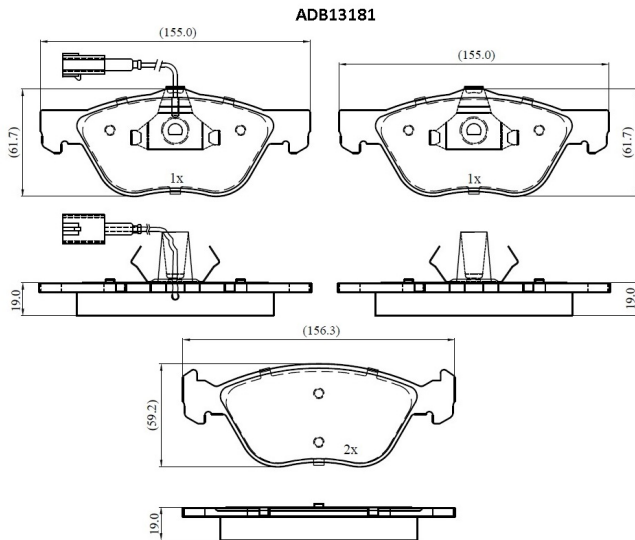

Make: ALFA ROMEO

Model: 156 Sportwagon

Part Number: ADB13181

Vehicle Manufacturing/Engine:

Specifications

Fitting Position	:	Front
Model Date	:	1997-2003

Or. Caliper	:	
WVA	:	23289
FMSI	:	
Length	:	155.0/156.3
Width	:	61.7/59.2
Thickness	:	19