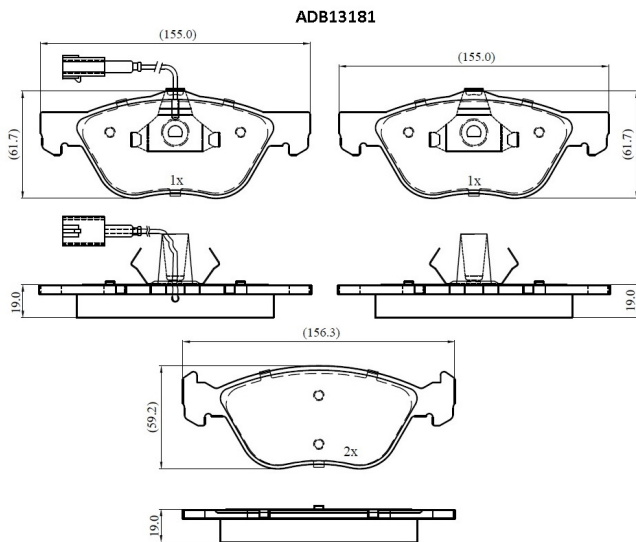

Make: ALFA ROMEO

Model: 156

Part Number: ADB13181

Vehicle Manufacturing/Engine:

Specifications

Fitting Position	:	Front
Model Date	:	1997-2005

Or. Caliper	:	
WVA	:	23289
FMSI	:	
Length	:	155.0/156.3
Width	:	61.7/59.2
Thickness	:	19