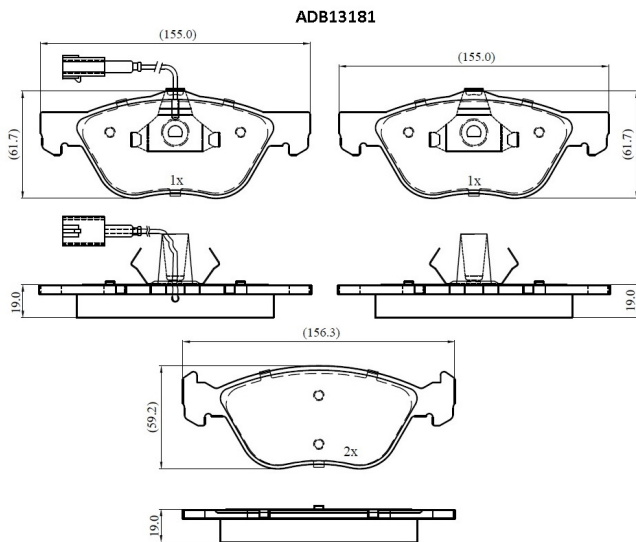

Make: ALFA ROMEO

Model: 156

Part Number: ADB13181

Vehicle Manufacturing/Engine:

Specifications

Fitting Position	:	Front
Model Date	:	1997-2000

Or. Caliper	:	
WVA	:	23289
FMSI	:	
Length	:	155.0/156.3
Width	:	61.7/59.2
Thickness	:	19