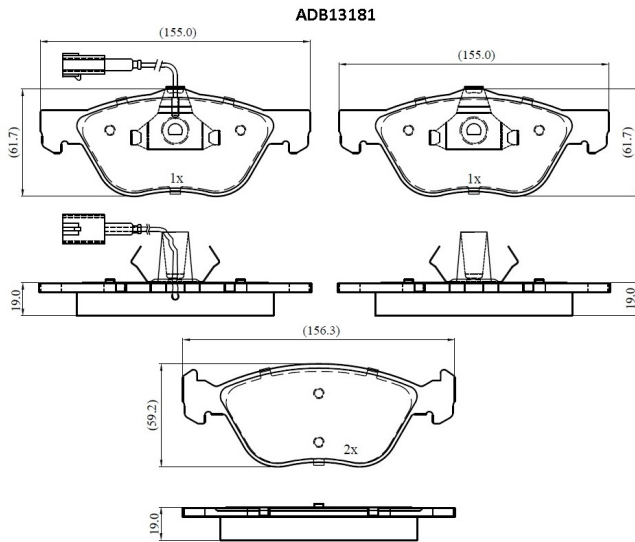

Make: ALFA ROMEO

Model: 156

Part Number: ADB13181

Vehicle Manufacturing/Engine:

Specifications

Fitting Position	:	Front
Model Date	:	2000-2001

Or. Caliper	:	
WVA	:	23289
FMSI	:	
Length	:	155.0/156.3
Width	:	61.7/59.2
Thickness	:	19