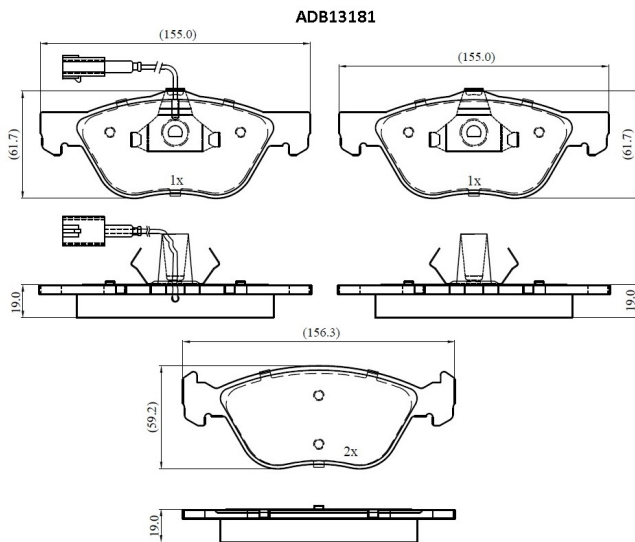

Make: ALFA ROMEO

Model: 156

Part Number: ADB13181

Vehicle Manufacturing/Engine:

Specifications

Fitting Position	:	Front
Model Date	:	1997-2002

Or. Caliper	:	
WVA	:	23289
FMSI	:	
Length	:	155.0/156.3
Width	:	61.7/59.2
Thickness	:	19