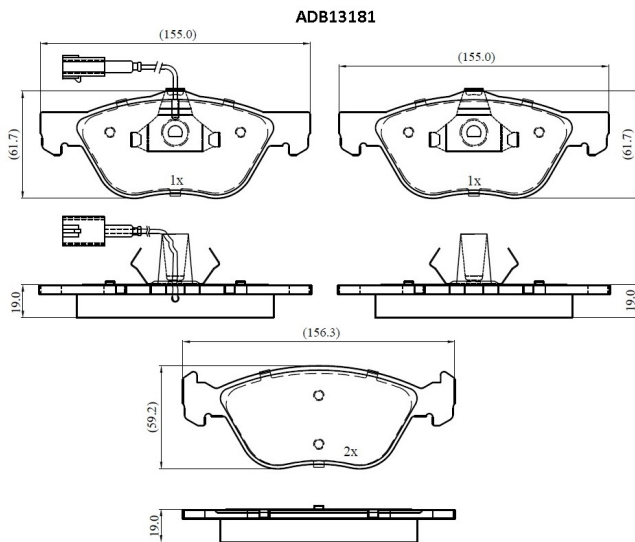

Make: ALFA ROMEO

Model: 156

Part Number: ADB13181

Vehicle Manufacturing/Engine:

Specifications

Fitting Position	:	Front
Model Date	:	2002-2005

Or. Caliper	:	
WVA	:	23289
FMSI	:	
Length	:	155.0/156.3
Width	:	61.7/59.2
Thickness	:	19