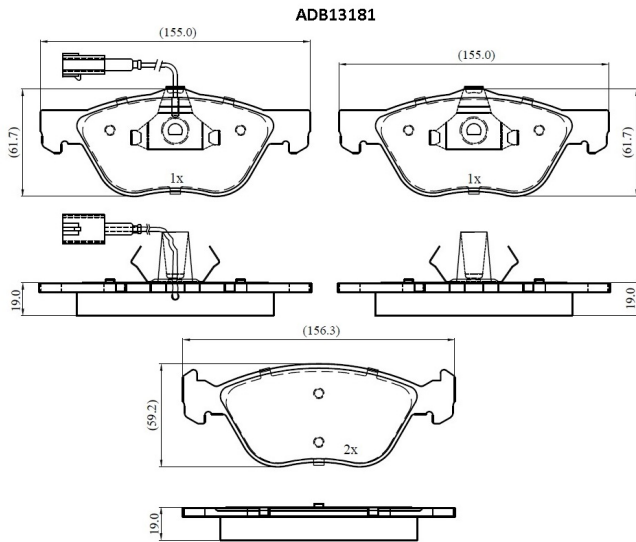

Make: ALFA ROMEO

Model: 156

Part Number: ADB13181

Vehicle Manufacturing/Engine:

Specifications

Fitting Position	:	Front
Model Date	:	1997--2002

Or. Caliper	:	
WVA	:	23289
FMSI	:	
Length	:	155.0/156.3
Width	:	61.7/59.2
Thickness	:	19