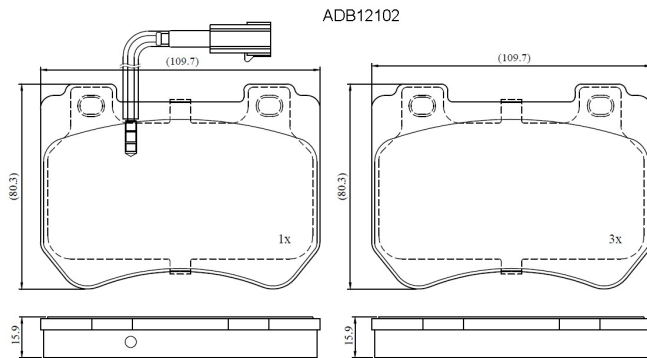

Make: ALFA ROMEO

Model: 159 Sportwagon

Part Number: ADB12102

Vehicle Manufacturing/Engine:

Specifications

Fitting Position	:	Front
Model Date	:	03/07-
Or. Caliper	:	Brembo
WVA	:	24852, 24853
FMSI	:	

Length	:	109.5
Width	:	80.2
Thickness	:	15.9