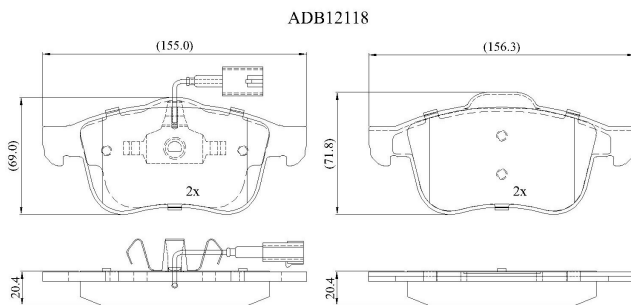

Make: ALFA ROMEO

Model: 159 Sportwagon

Part Number: ADB12118

Vehicle Manufacturing/Engine:

Specifications

Fitting Position	:	Front
Model Date	:	03/07-11/11
Or. Caliper	:	ATE
WVA	:	24239, 25239
FMSI	:	

Length	:	154.8/155.0
Width	:	69.0/71.4
Thickness	:	20.4