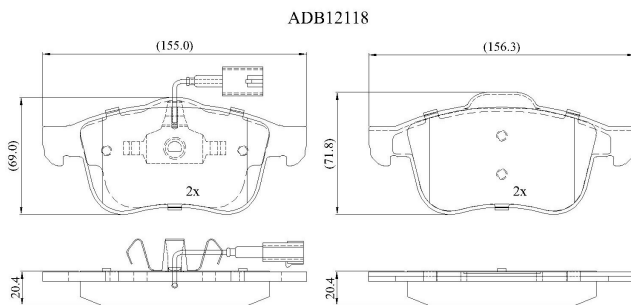

Make: ALFA ROMEO

Model: 159 Sportwagon

Part Number: ADB12118

Vehicle Manufacturing/Engine:

Specifications

Fitting Position	:	Front
Model Date	:	03/06-11/11
Or. Caliper	:	ATE
WVA	:	24239, 25239
FMSI	:	

Length	:	154.8/155.0
Width	:	69.0/71.4
Thickness	:	20.4