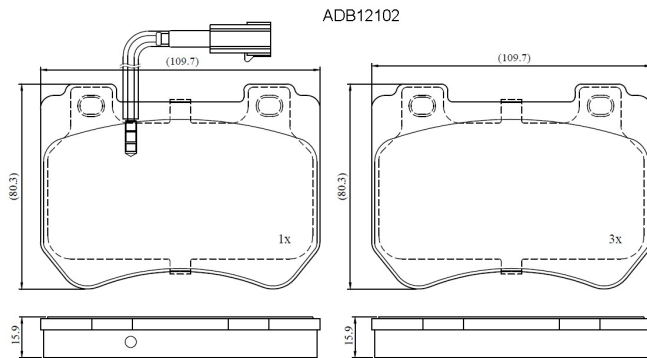

Make: ALFA ROMEO

Model: 159

Part Number: ADB12102

Vehicle Manufacturing/Engine:

Specifications

Fitting Position	:	Front
Model Date	:	05/09-
Or. Caliper	:	Brembo
WVA	:	24852, 24853
FMSI	:	

Length	:	109.5
Width	:	80.2
Thickness	:	15.9