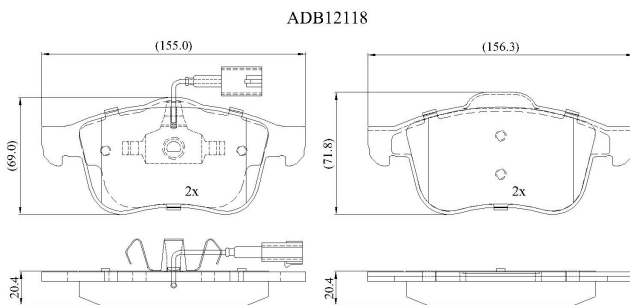

Make: ALFA ROMEO

Model: 159

Part Number: ADB12118

Vehicle Manufacturing/Engine:

Specifications

Fitting Position	:	Front
Model Date	:	09/05-11/11
Or. Caliper	:	ATE
WVA	:	24239, 25239
FMSI	:	

Length	:	154.8/155.0
Width	:	69.0/71.4
Thickness	:	20.4