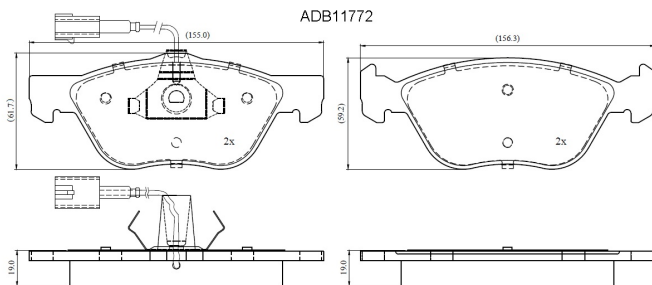

Make: ALFA ROMEO

Model: Alfa 145

Part Number: ADB11772

Vehicle Manufacturing/Engine:

Specifications

Fitting Position	:	Front
Model Date	:	03/98->
Or. Caliper	:	Ate
WVA	:	2,16,36,21,637
FMSI	:	
Length	:	155.0/156.3

Width	:	61.7/59.1
Thickness	:	19