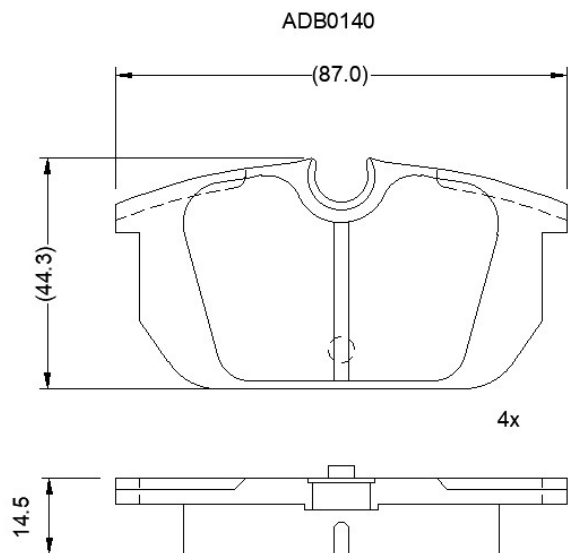

Make: ALFA ROMEO

Model: Alfa 145/146 (->97)

Part Number: ADB0140

Vehicle Manufacturing/Engine:

Specifications

Fitting Position

:

Rear

Model Date	:	09/94-01/97
Or. Caliper	:	Locus
WVA	:	21103
FMSI	:	
Length	:	87
Width	:	44.4
Thickness	:	14.5