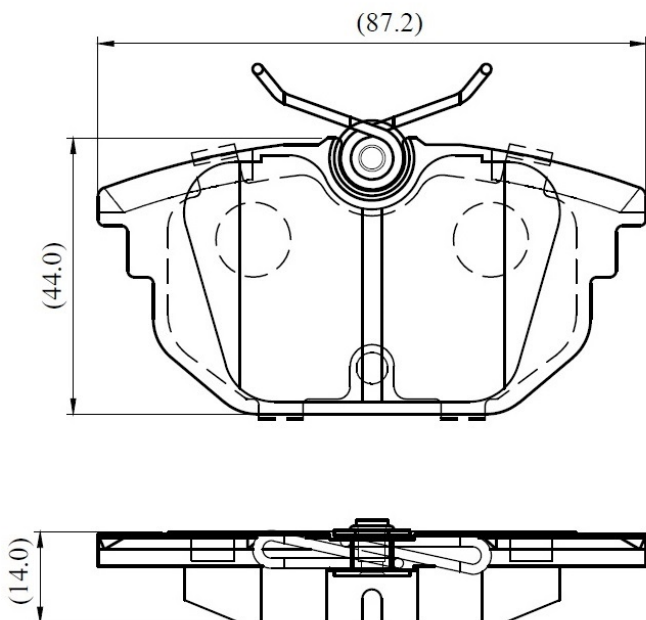

Make: ALFA ROMEO

Model: Alfa 145/146 (97->)

Part Number: ADB01012

Vehicle Manufacturing/Engine:

ADB01012

Specifications

Fitting Position	:	Rear
Model Date	:	09/97-01/01
Or. Caliper	:	Lucas
WVA	:	23177
FMSI	:	
Length	:	87.2
Width	:	44
Thickness	:	14