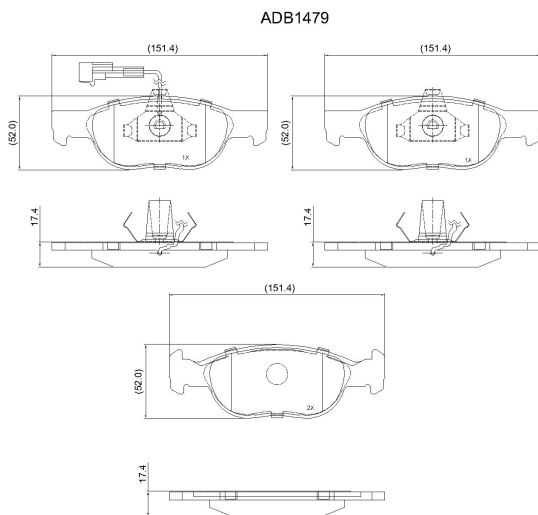

Make: ALFA ROMEO

Model: Alfa 145/146 (->97)

Part Number: ADB1479

Vehicle Manufacturing/Engine:

Specifications

Fitting Position	:	Front
Model Date	:	09/94-01/97
Or. Caliper	:	Ate

WVA	:	21930
FMSI	:	
Length	:	151.4
Width	:	52
Thickness	:	17.4