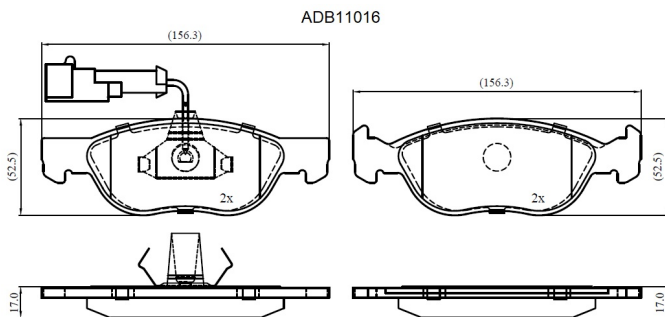

Make: ALFA ROMEO

Model: Alfa 145/146 (->97)

Part Number: ADB11016

Vehicle Manufacturing/Engine:

Specifications

Fitting Position	:	Front
Model Date	:	09/97-01/01
Or. Caliper	:	Ate
WVA	:	21929
FMSI	:	
Length	:	156.4

Width	:	52.5
Thickness	:	17