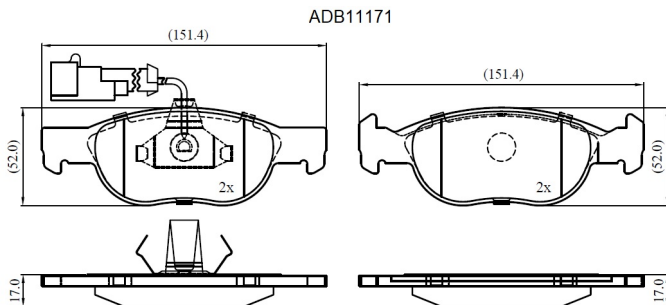

Make: ALFA ROMEO

Model: Alfa 145/146 (->97)

Part Number: ADB11171

Vehicle Manufacturing/Engine:

Specifications

Fitting Position	:	Front
Model Date	:	09/94-01/97
Or. Caliper	:	Ate
WVA	:	2,19,31,21,932
FMSI	:	
Length	:	151.4

Width	:	52
Thickness	:	17